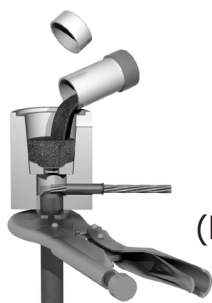

## Uni-Shots - NUWTube

cUL US Listed 467

**G11**

**G21**

**G31**

**G31\***

**G41**

Type	Cable Sizes		Ground Rod			
	Solid	Stranded	5/8 Copper Clad	5/8 Full	3/4 Copper Clad	3/4 Full
G11	#6, #8	#8	G11-588NU	G11-58F8NU	G11-348NU	G11-34F8NU
G11	#3, #4	#4, #6	G11-584NU	G11-58F4NU	G11-344NU	G11-34F4NU
G11	#1, #2	#2, #3	G11-582NU	G11-58F2NU	G11-342NU	G11-34F2NU
G11	2/0, 1/0	1/0, #1	G11-581/0NU	G11-58F1/0NU	G11-341/0NU	G11-34F1/0NU
G11	-	2/0	G11-582/0NU	G11-58F2/0NU	G11-342/0NU	G11-34F2/0NU
G11	-	4/0	G11-584/0NU	G11-58F4/0NU	G11-344/0NU	G11-34F4/0NU
G21	#6, #8	#8	G21-588NU	G21-58F8NU	G21-348NU	G21-34F8NU
G21	#3, #4	#4, #6	G21-584NU	G21-58F4NU	G21-344NU	G21-34F4NU
G21	#1, #2	#2, #3	G21-582NU	G21-58F2NU	G21-342NU	G21-34F2NU
G21	2/0, 1/0	1/0, #1	G21-581/0NU	G21-58F1/0NU	G21-341/0NU	G21-34F1/0NU
G21	-	2/0	G21-582/0NU	G21-58F2/0NU	G21-342/0NU	G21-34F2/0NU
G21	-	4/0	G21-584/0NU	G21-58F4/0NU	G21-344/0NU	G21-34F4/0NU
G31	#6, #8	#8	G31-588NU	G31-58F8NU	G31-348NU	G31-34F8NU
G31	#3, #4	#4, #6	G31-584NU	G31-58F4NU	G31-344NU	G31-34F4NU
G31	#1, #2	#2, #3	G31-582NU	G31-58F2NU	G31-342NU	G31-34F2NU
G31	2/0, 1/0	1/0, #1	G31-581/0NU*	G31-58F1/0NU*	G31-341/0NU*	G31-34F1/0NU*
G41	#6, #8	#8	G41-588NU	G41-58F8NU	G41-348NU	G41-34F8NU
G41	#3, #4	#4, #6	G41-584NU	G41-58F4NU	G41-344NU	G41-34F4NU
G41	#1, #2	#2, #3	G41-582NU	G41-58F2NU	G41-342NU	G41-34F2NU

### NOTES:

- Disposable single use ceramic mold provides convenience and ease of use.
- Packaged 12 per box.
- Requires only a Flint Igniter (FLTIG) to make a connection. See page 319.
- No frames or handle clamps are required.

Use locking pliers to support mold

NUWTube  
(Pour & Shoot)

Use locking pliers to support mold

UltraShot  
(Drop-in)